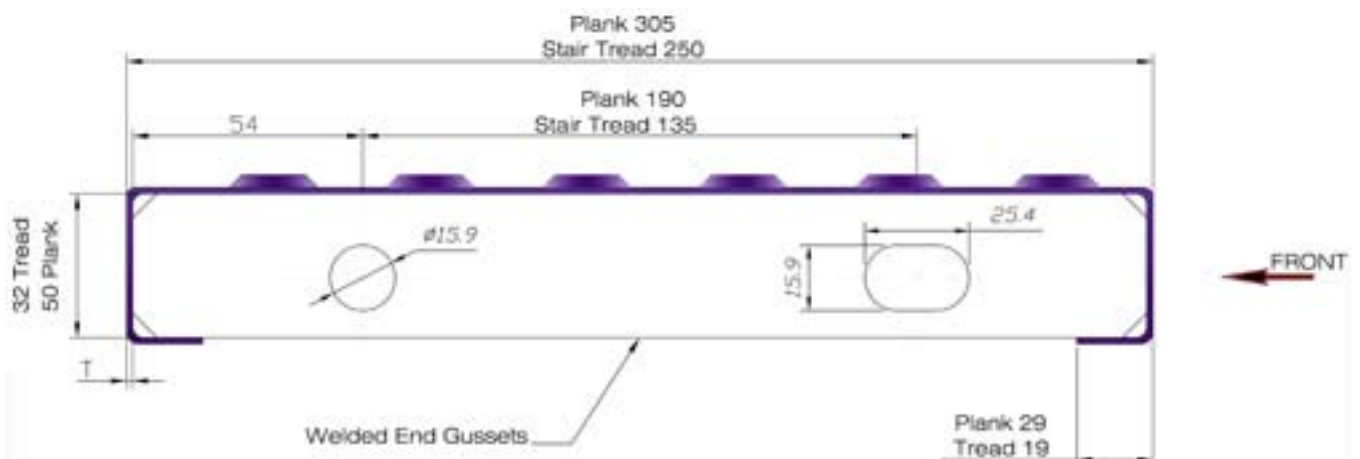

## Safe T Perf is available in:

- 3 Profiles - Stiletto - 6, Universal -14, Stock Crate -19
- Sheet Planks and Stair Treads
- Powder coated, Mild Steel, 304 & 316 Stainless Steel, Hot Dip Galvanized or Aluminium